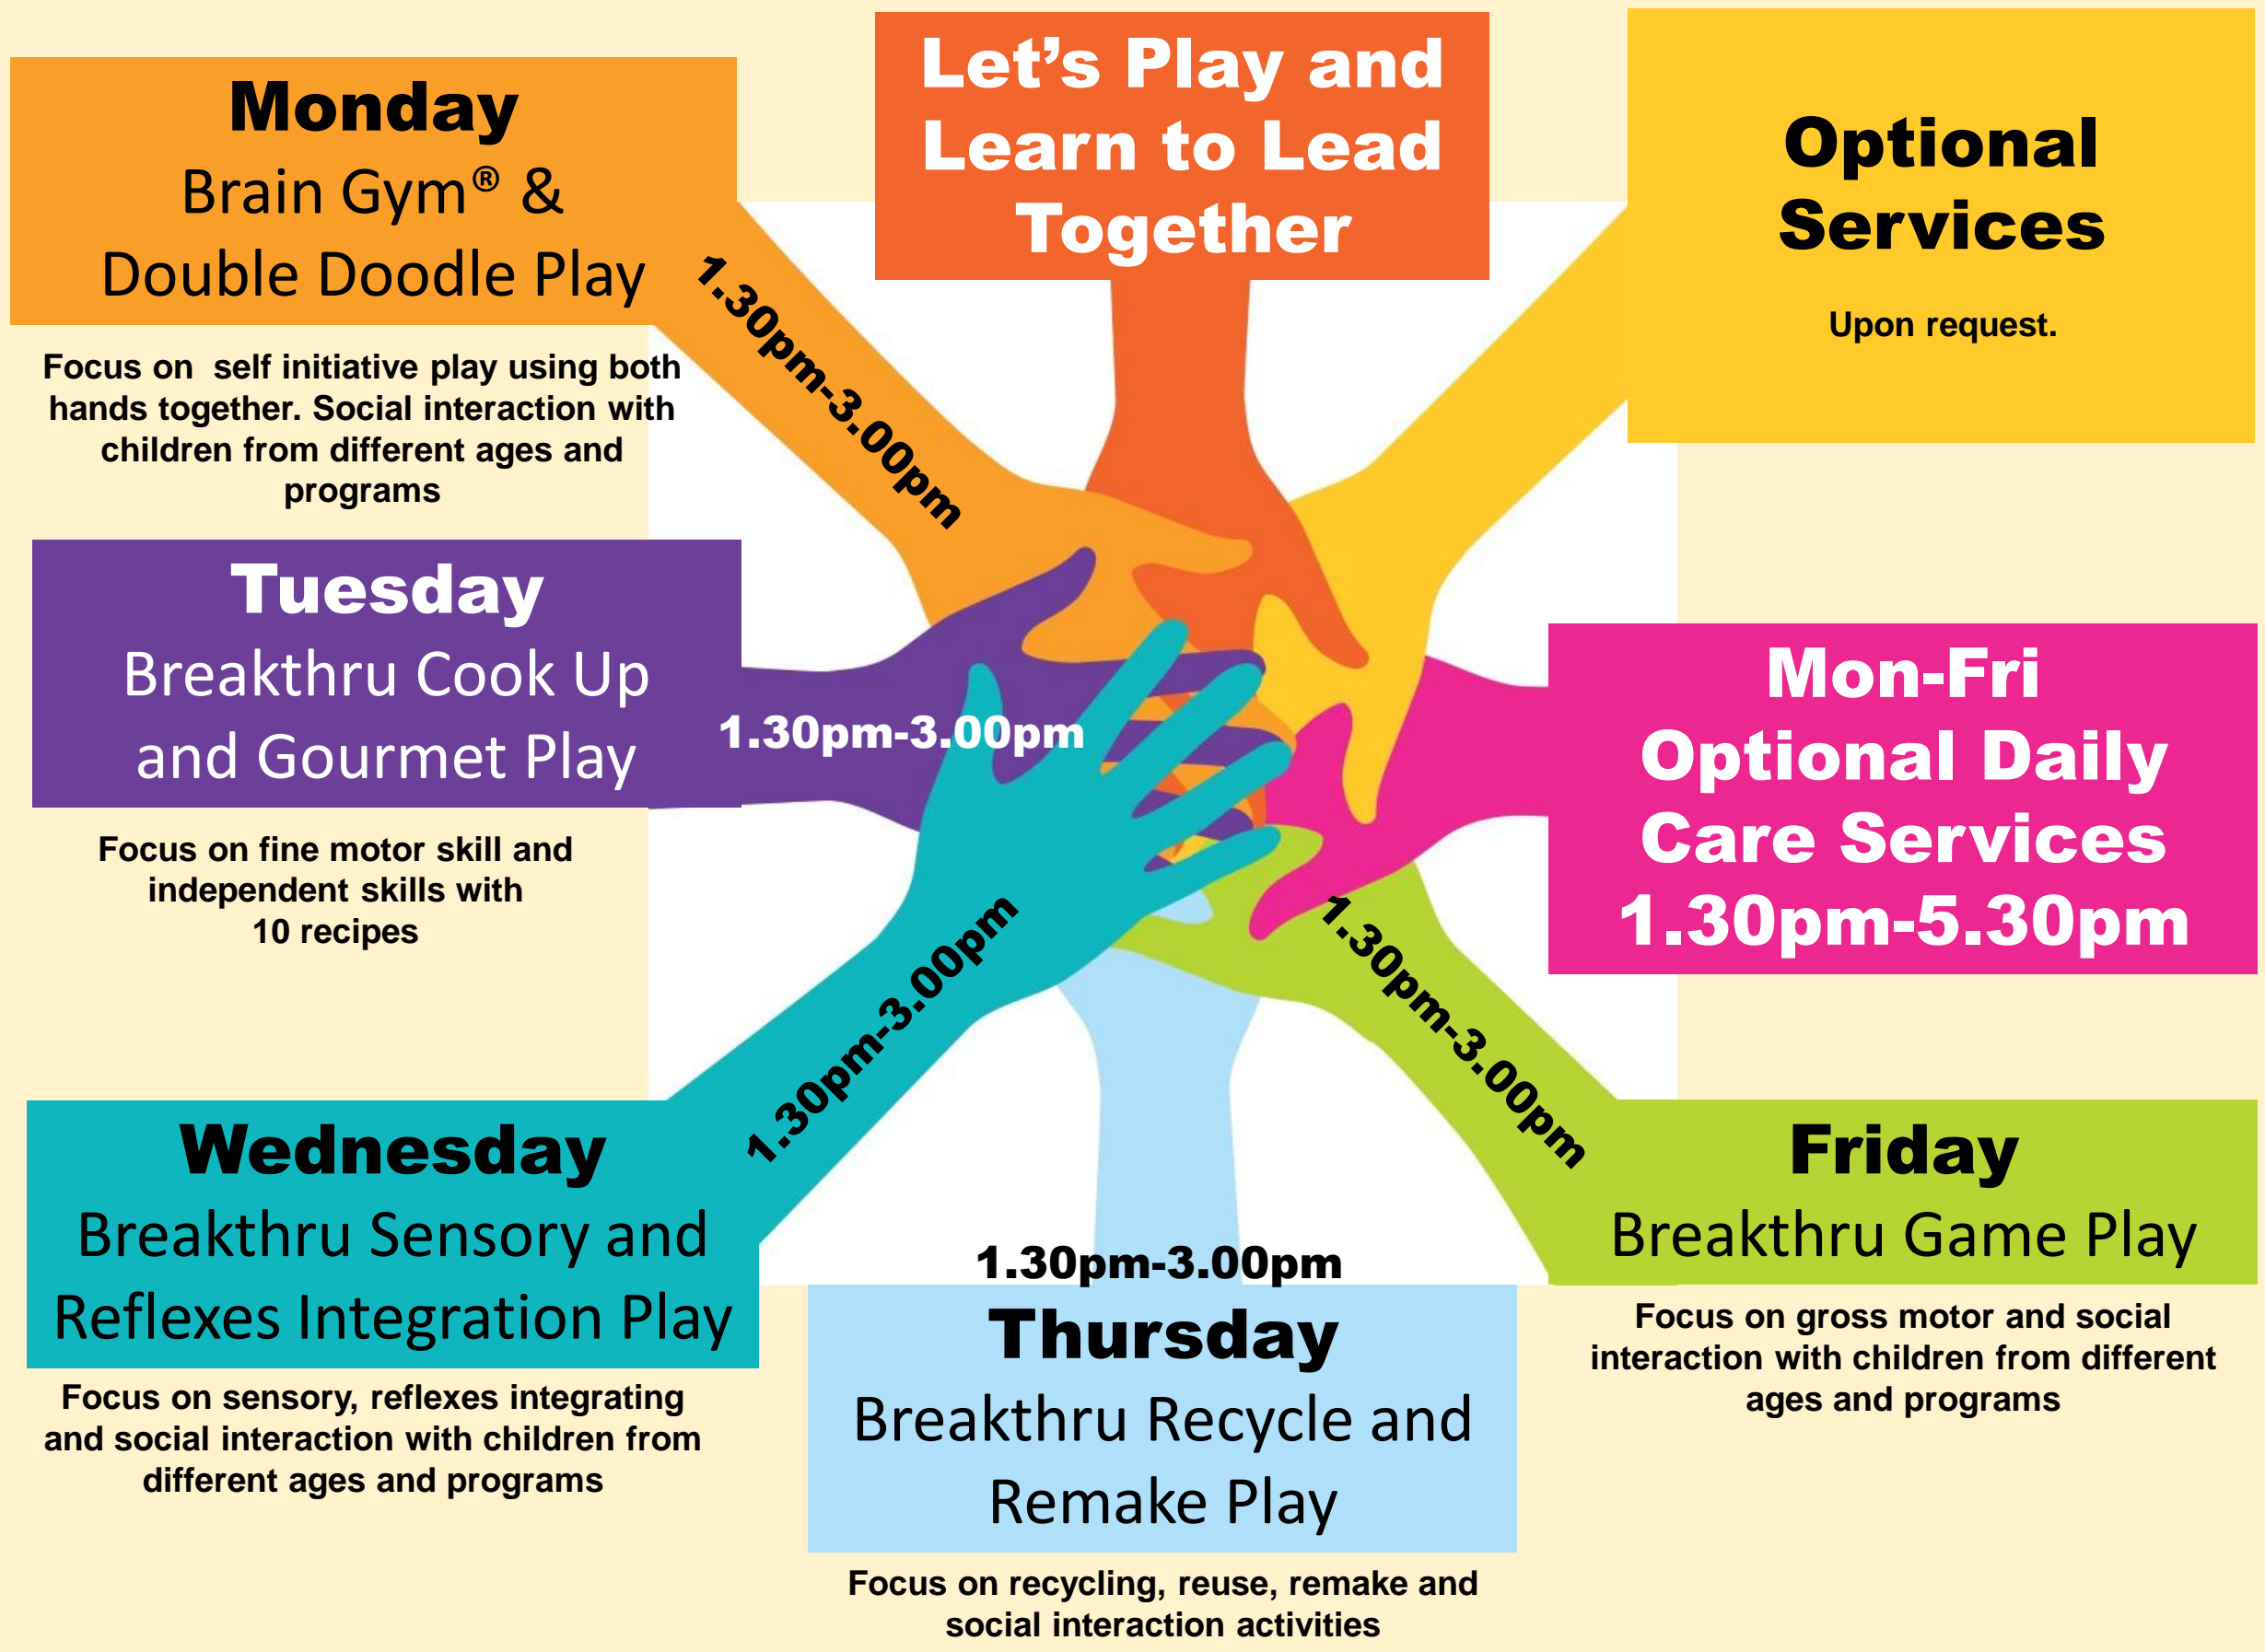

Good News!

Afternoon Exploration Play

1.30pm-3pm

**More social interaction
opportunities*

Rebate of
RM100 for
2 or more
individual goals
achieved
monthly.

Optional Daily Care Service

1.30pm-5.30pm

- *Inclusive of School Holidays*
- *Closed on Saturday,
Sunday*

Notes:

- Afternoon Play Exploration 2 days inclusive of monthly fees. Breakthru children enjoy the 3 extra days free trial in January and February 2023.
- Precision coaching will be conducted in the morning.
- Optional Daily Care Service is provided upon request with a fees.
- There will be a revision of monthly fees for March new intake onwards. However, your child's fees will be locked down for the rest of the year.
- New ACE, VSP, EPIC children who join in January and February will enjoy the 2022 Breakthru fees for the rest of the year. Introducer will be appreciated with RM500 as rebate for each child recommended. Breakthru will rebate RM100 on monthly basis. Please help us to help you too.
- 5 days VSP Program for 2023.

Breakthru Afternoon Program For 2023

Please complete the Jotform and Submit

ACE, EPIC and VSP— starts on 3 January 2023

Optional Daily Care Services – starts on 3 January 2023
Inclusive of school holidays except Saturday, Sunday, Public Holidays and 23-31 December Christmas Break

Afternoon Exploration Play – starts from 9 January 2023 onwards